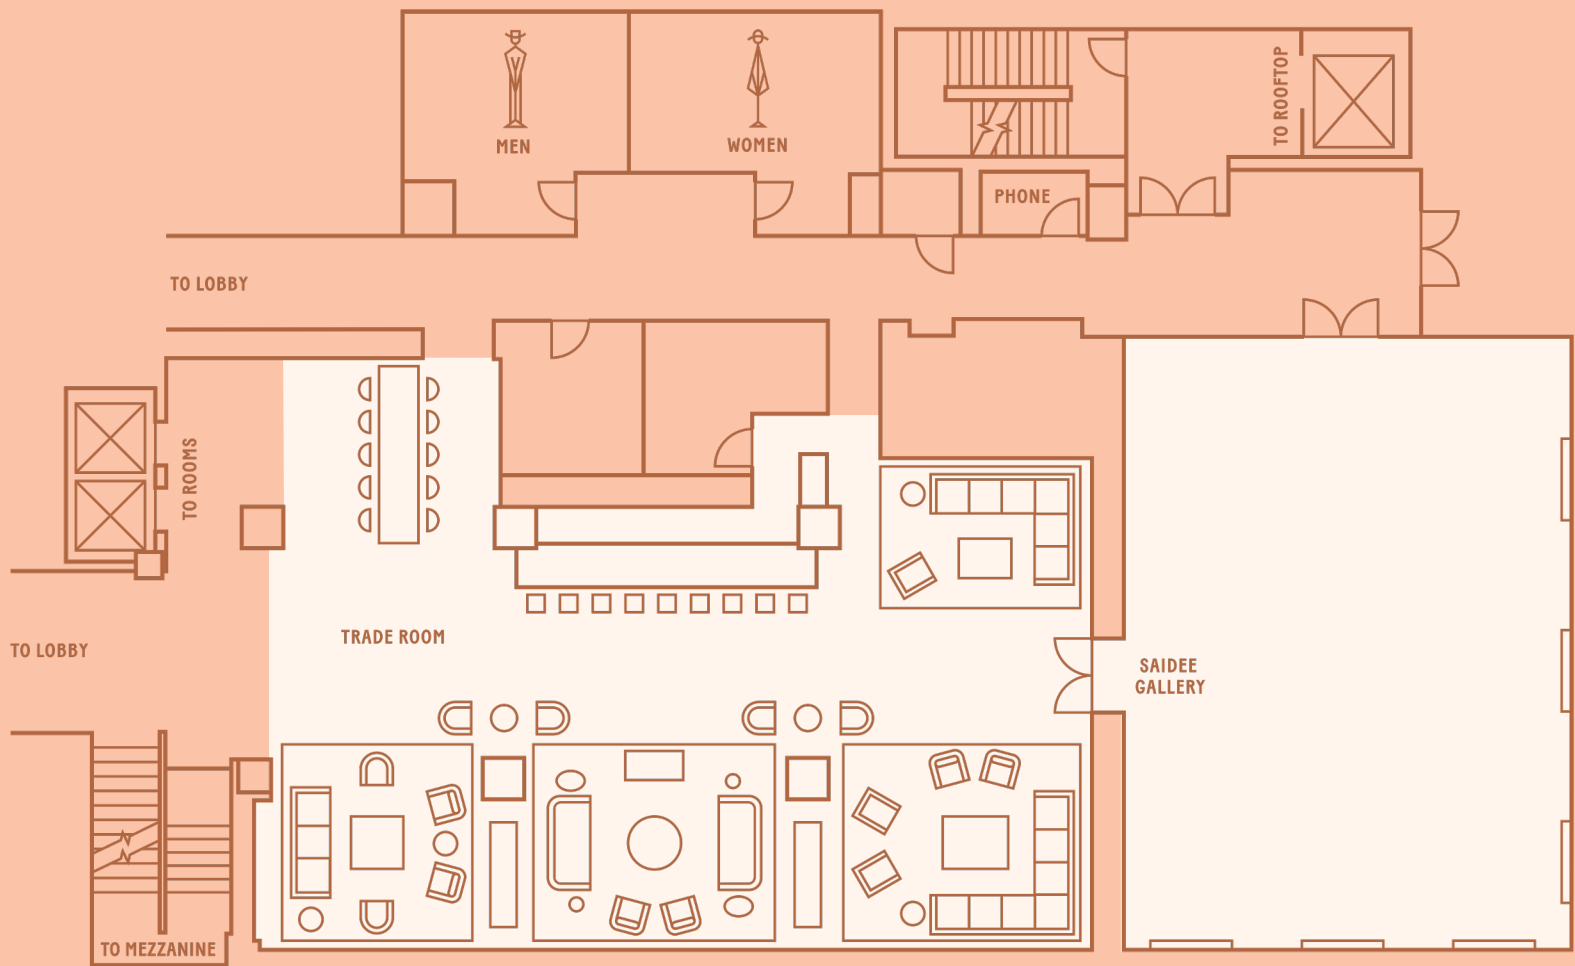

NOELLE

MEETINGS & EVENTS

FLOORPLANS

Floorplans – Lobby

SAIDEE GALLERY/TRADE ROOM

Floorplans – Mezzanine

NOEL/OSCAR FRENCH/ARCHIVES

Floorplans — Lower Level